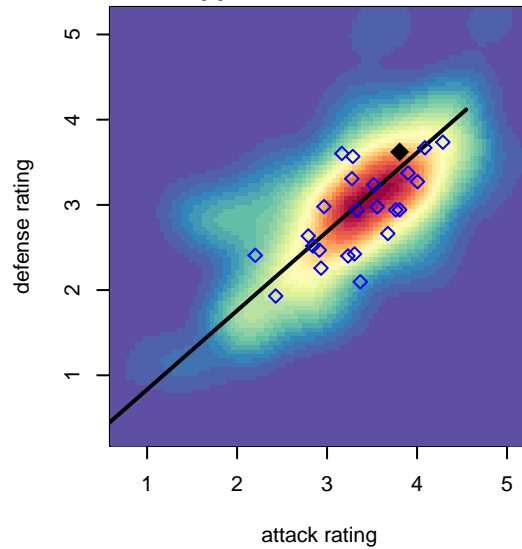

GS Surf A B98

GS Surf
 Bothel, WA
 B98 total strength=1872
 attack=45 defense=37.39
 fall league = RCL B98 Div 2

alt names used:
 GREATER SEATTLE SURF SURF BU98A (WA
 47 Greater Seattle Surf B98A
 GS Surf B98 A
 GREATER SEATTLE SURF SURF BU98A (WA
 GREATER SEATTLE SURF SURF BU98A (WA
 GS Surf B98 A

**attack and defense variance (black dot)
relative to other teams
and top 10 in region**

**attack and defense rating
relative to others at age
and all opponents in last 13 months**

Performance relative to 13 month average