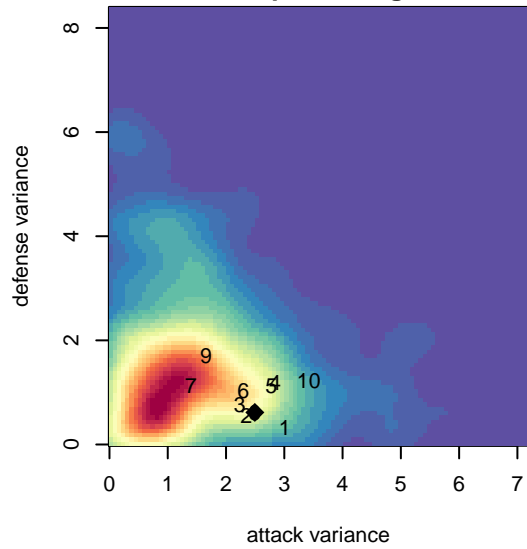

GS Surf A B98

GS Surf
 Bothel, WA
 B98 total strength=1872
 attack=45 defense=37.39
 fall league = RCL B98 Div 2

alt names used:
 GREATER SEATTLE SURF SURF BU98A (WA
 47 Greater Seattle Surf B98A
 GS Surf B98 A
 GREATER SEATTLE SURF SURF BU98A (WA
 GREATER SEATTLE SURF SURF BU98A (WA
 GS Surf B98 A

**attack and defense variance (black dot)
relative to other teams
and top 10 in region**

**attack and defense rating
relative to others at age
and all opponents in last 13 months**

Performance relative to 13 month average