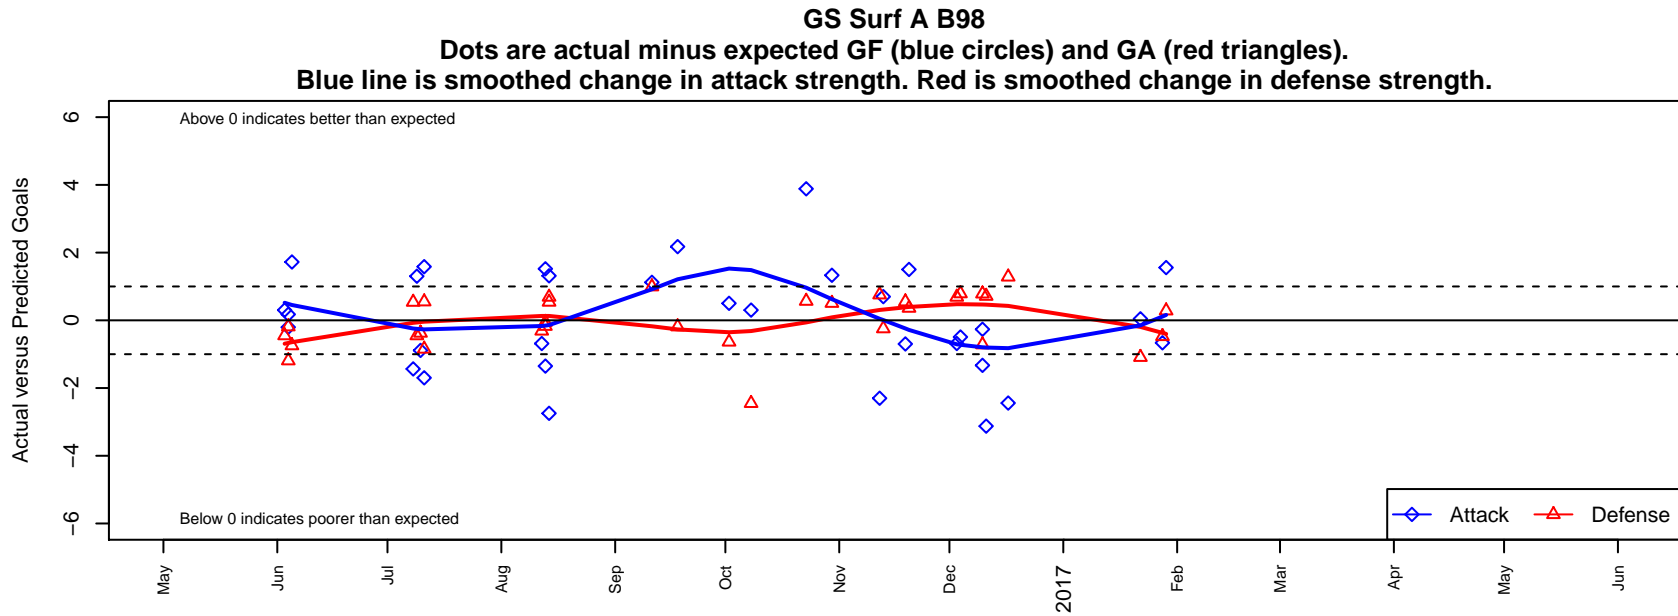

GS Surf A B98

GS Surf
 Bothel, WA
 B98 total strength=1872
 attack=45 defense=37.39
 fall league = RCL B98 Div 2

alt names used:
 GREATER SEATTLE SURF SURF BU98A (WA
 47 Greater Seattle Surf B98A
 GS Surf B98 A
 GREATER SEATTLE SURF SURF BU98A (WA
 GREATER SEATTLE SURF SURF BU98A (WA
 GS Surf B98 A

**attack and defense variance (black dot)
relative to other teams
and top 10 in region**

**attack and defense rating
relative to others at age
and all opponents in last 13 months**

Performance relative to 13 month average