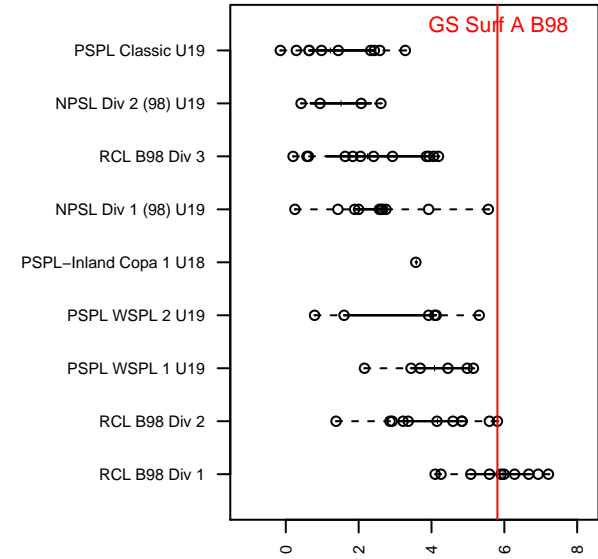

GS Surf A B98

GS Surf
 Bothel, WA
 B98 total strength=1872
 attack=45 defense=37.39
 fall league = RCL B98 Div 2

alt names used:
 GREATER SEATTLE SURF SURF BU98A (WA
 47 Greater Seattle Surf B98A
 GS Surf B98 A
 GREATER SEATTLE SURF SURF BU98A (WA
 GREATER SEATTLE SURF SURF BU98A (WA
 GS Surf B98 A

**attack and defense variance (black dot)
relative to other teams
and top 10 in region**

**attack and defense rating
relative to others at age
and all opponents in last 13 months**

Performance relative to 13 month average