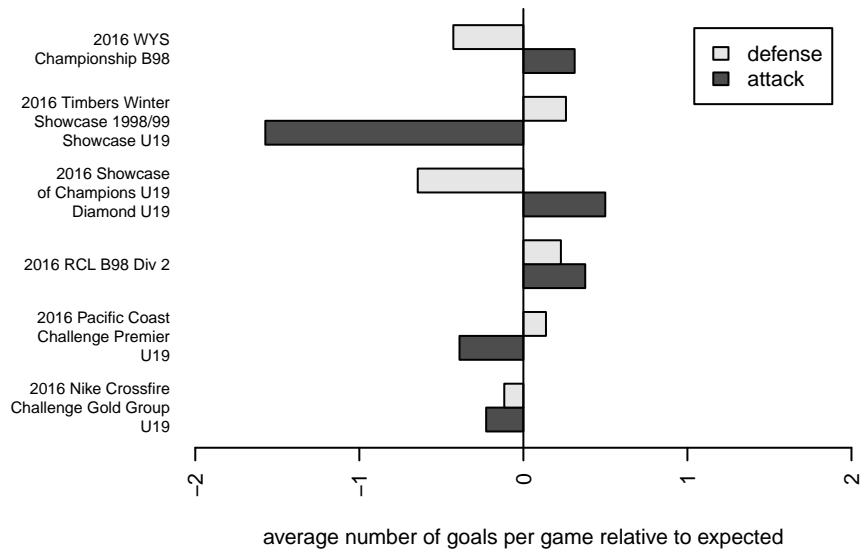

GS Surf A B98

GS Surf
 Bothel, WA
 B98 total strength=1872
 attack=45 defense=37.39
 fall league = RCL B98 Div 2

alt names used:
 GREATER SEATTLE SURF SURF BU98A (WA
 47 Greater Seattle Surf B98A
 GS Surf B98 A
 GREATER SEATTLE SURF SURF BU98A (WA
 GREATER SEATTLE SURF SURF BU98A (WA
 GS Surf B98 A

Venues played:
 2016 Showcase of Champions U19 Diamond U
 2016 Nike Crossfire Challenge Gold Group U19
 2016 Pacific Coast Challenge Premier U19
 2016 RCL B98 Div 2
 2016 Timbers Winter Showcase 1998/99 Show
 2016 WYS Championship B98

**attack and defense variance (black dot)
relative to other teams
and top 10 in region**

**attack and defense rating
relative to others at age
and all opponents in last 13 months**

Performance relative to 13 month average